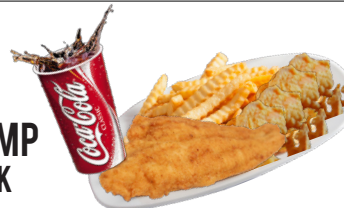

COMBO SPECIAL

1 \$7.41
5PC WINGS
FRIES/DRINK

2 \$11.11
10PC WINGS
FRIES/DRINK

3 \$9.72
PHILLY
FRIES/DRINK

4 \$13.89
PHILLY
5PC WINGS
FRIES/DRINK

5 \$11.57
5PC WINGS
3PC TENDERS
FRIES/DRINK

DRINKS & FRIES

MEDIUM DRINK \$1.39
LARGE DRINK \$1.99
SMALL FRIES \$1.85
LARGE FRIES \$3.47

ATOWNWINGS.COM

6 \$11.11
1PC FISH
5PC WINGS
FRIES/DRINK

7 \$11.11
5PC WINGS
4PC SHRIMP
FRIES/DRINK

8 \$8.33
6PC SHRIMP
FRIES/DRINK

9 \$9.72
1PC FISH
4PC SHRIMP
FRIES/DRINK

10 \$8.80
2PC FISH
FRIES/DRINK

11 \$7.41
3PC TENDERS
FRIES/DRINK